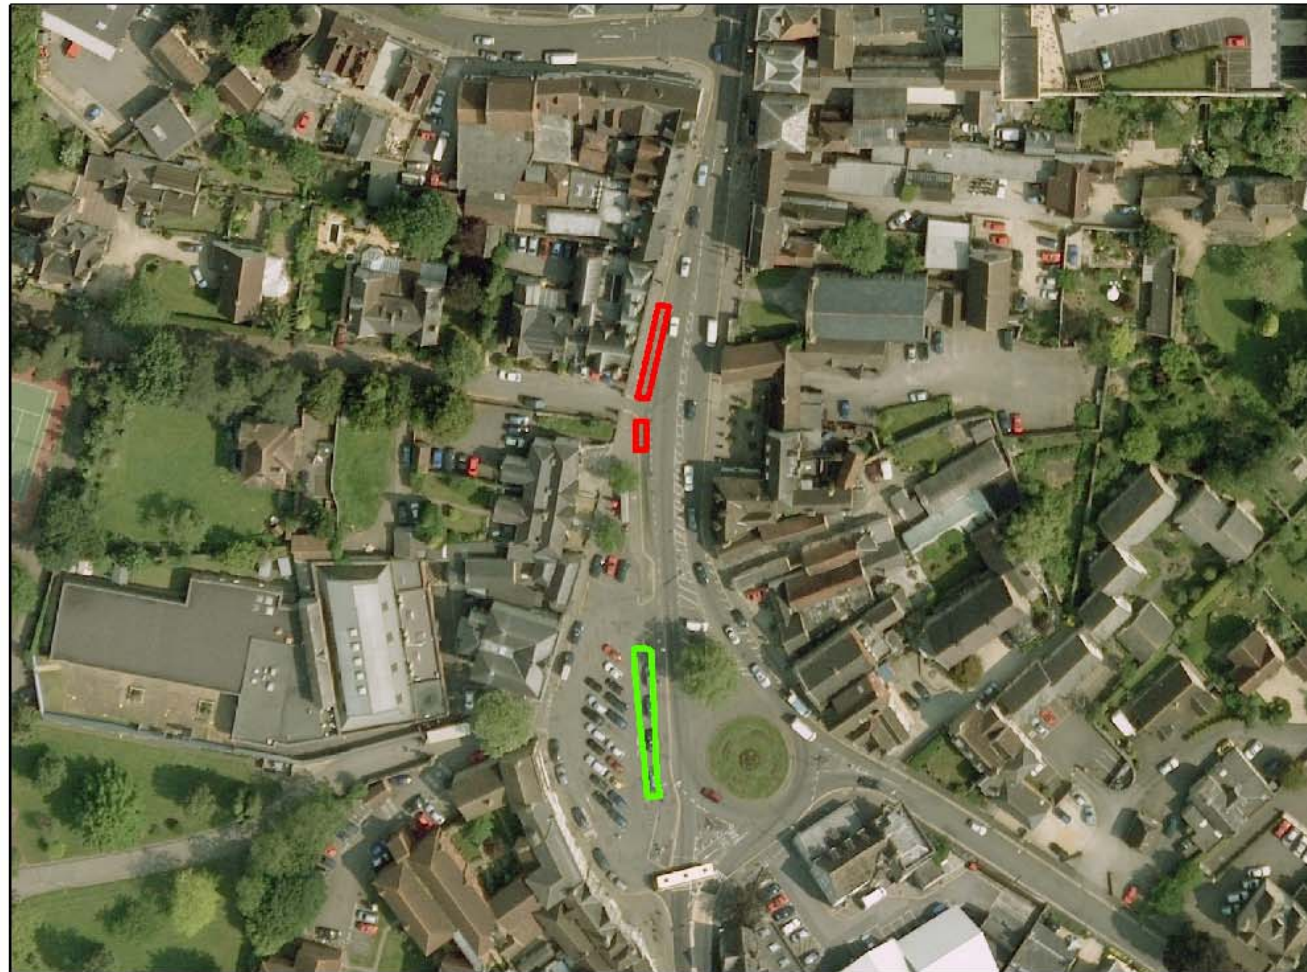

## Market Place, Melksham Proposed Hackney Carriage Stand Changes

-  Proposed 24Hr / 7 Day Site
-  Proposed Deletion

Location Plan